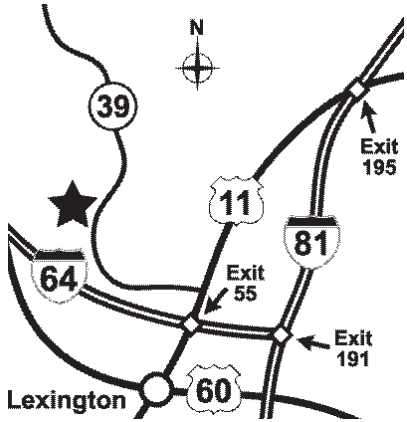

- 14-19 Lexington-Rockbridge Christmas Basket Program

"This institution is an equal opportunity provider and employer"

As of August 30, 2020

From the North: I-81 South to Exit 191. Proceed on I-64 West to Exit 55. Turn right on Route 11 North, and immediately left on Route 39 West. One mile ahead on the left.

From the South: I-81 North to Exit 191. Proceed on I-64 West to Exit 55. Turn right on Route 11 North, and immediately left on Route 39 West. One mile ahead on the left.

From the East: I-64 West to I-81 South. Follow above directions "From the North".

From the West: I-64 East to Exit 55. Turn left on Route 11 North, and proceed 1/4 mile to stoplight. Turn left on Route 39 West. One mile ahead on the left.

Virginia
*Horse Center*TM
Lexington, VA

487 Maury River Road
Lexington, VA 24450